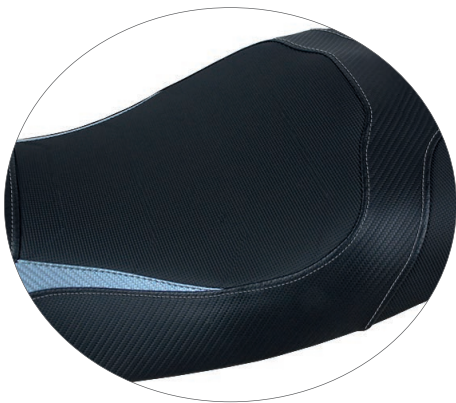

Standard "no seams" version example
esempio versione Standard "no cuciture"**

COLOR GREY NO LOGO

ST
Standard

TSTP05J-3GR

CS
Comfort
System

● **TSTP05JC-3GR**

● Cover Version / Versione di copertina

COLOR RED NO LOGO